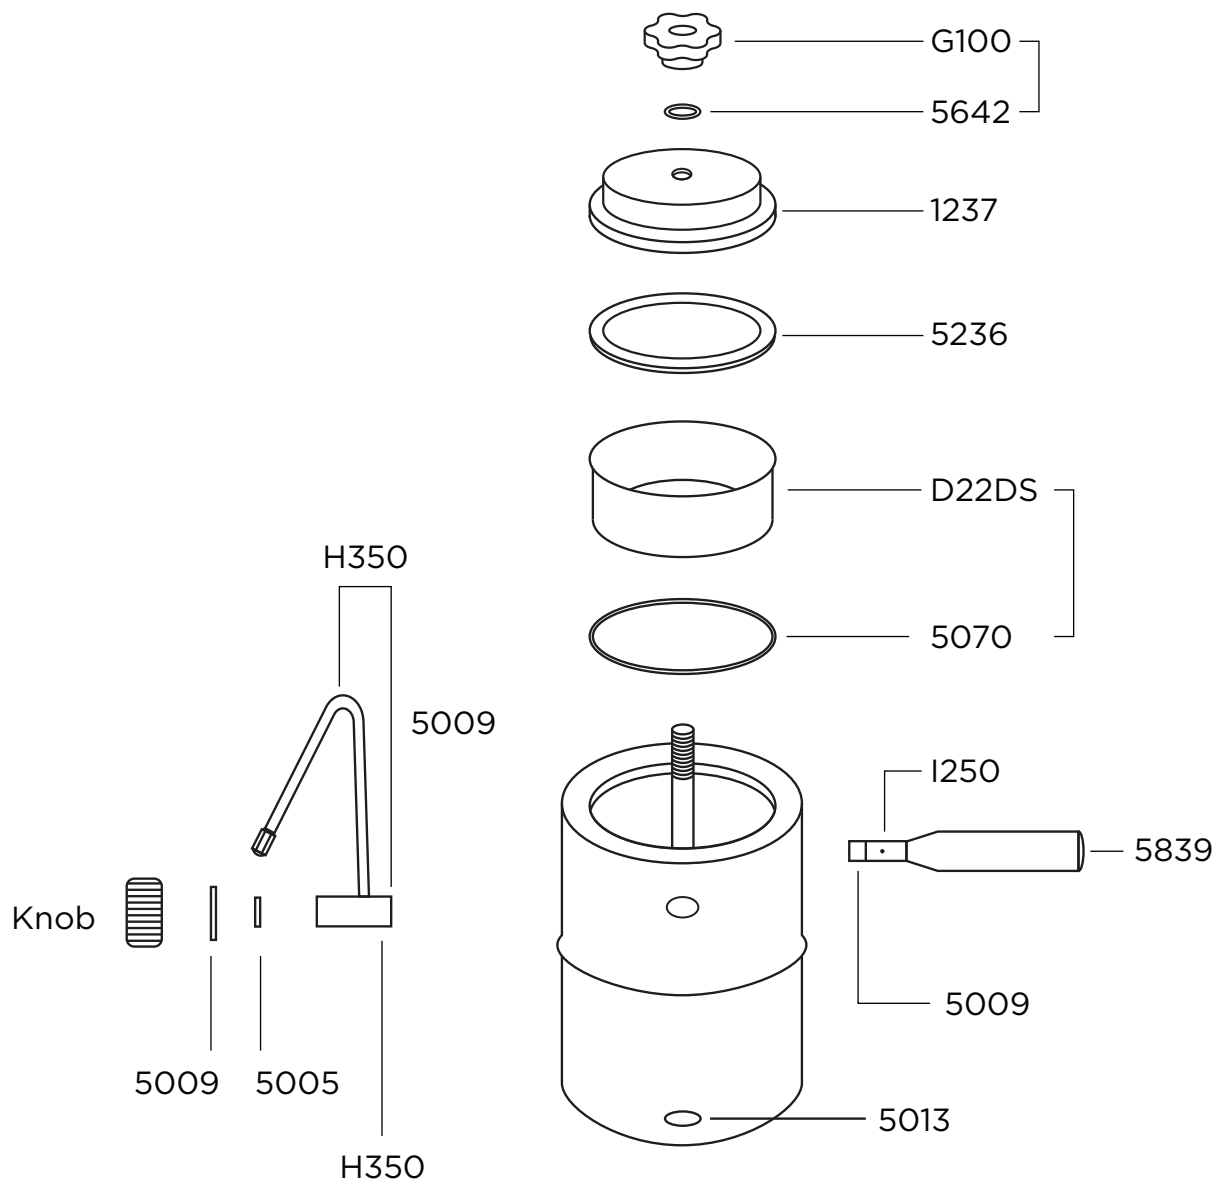

# Bellman Steamer

POS.	ITEM#	DESCRIPTION
G100	A-17	Main Assembly Knob w/ Gasket
5642	A-22	Gasket for Top Knob
1237	A-24	Steam Cover
5236	A-12	Gasket for Steam Cover
D22DS	A-11-2	Steamer Insert Basket
5070	A-02	Gasket for Steamer Insert
5839	A-15	Black Handle
I250	A-25	Pressure Release Valve w/ Gasket
5009	A-29	Pressure Release Gasket
H350	A-08	Complete Steam Wand, Knob & Gaskets
5009	A-29	Large Steam Knob Gasket
5005	A-28	Small Steam Knob Gasket
5009	A-29	Steam Wand Mount Gasket
5013	A-36	Main Shaft Gasket